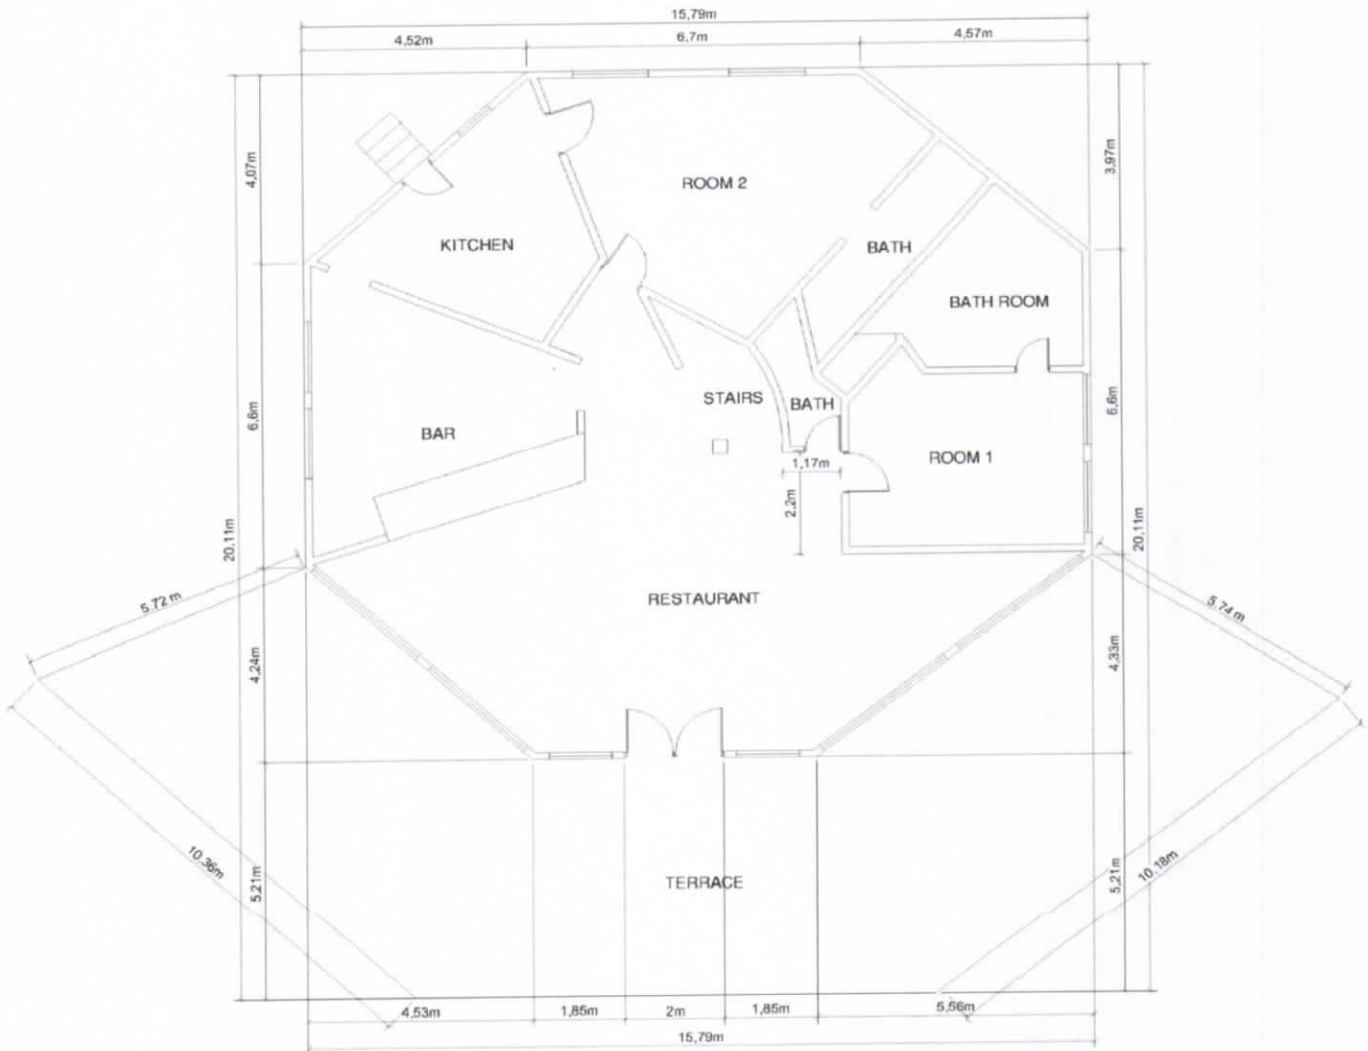

Appraisal report of: HOUSING+ANNEXES
PLANOS
Architectural Plano

PLANTA ARQUITECTONICA BAJA
Sr. Ken Hauk
Corn Island, Nicaragua

Appraisal report of: HOUSING+ANNEXES

PLANTA ARQUITECTONICA 2do Floors

Sr. Ken Hauk
Corn Island, Nicaragua

Appraisal report of: HOUSING+ANNEXES

PLANTA ARQUITECTONICA 3er Floors

**Sr. Ken Hauk
Corn Island, Nicaragua**

Propiedad en General

Área: 21,691.00 Metros Cuadrados
5.36 Acres
Perímetro: 1,182.01 Metros Lineales