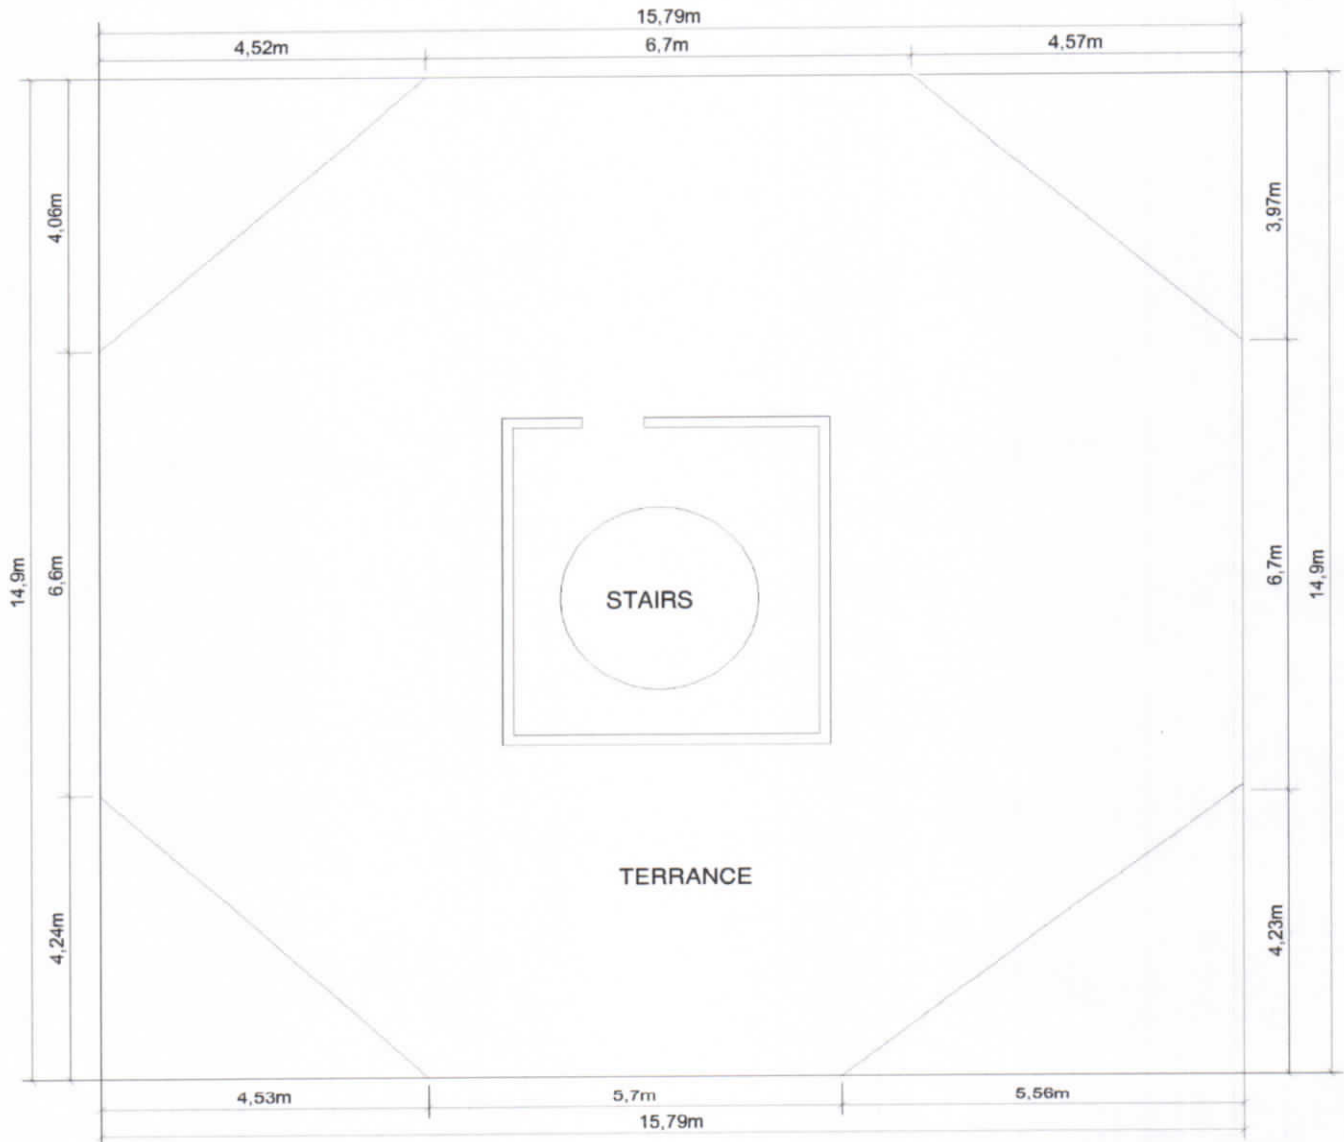

Appraisal report of: HOUSING+ANNEXES
PLANOS
Architectural Plano

PLANTA ARQUITECTONICA BAJA
Sr. Ken Hauk
Corn Island, Nicaragua

Appraisal report of: HOUSING+ANNEXES

PLANTA ARQUITECTONICA 2do Floors

Sr. Ken Hauk
Corn Island, Nicaragua

Appraisal report of: HOUSING+ANNEXES

PLANTA ARQUITECTONICA 3er Floors

**Sr. Ken Hauk
Corn Island, Nicaragua**

Propiedad en General

Área: 21,691.00 Metros Cuadrados
5.36 Acres
Perímetro: 1,182.01 Metros Lineales