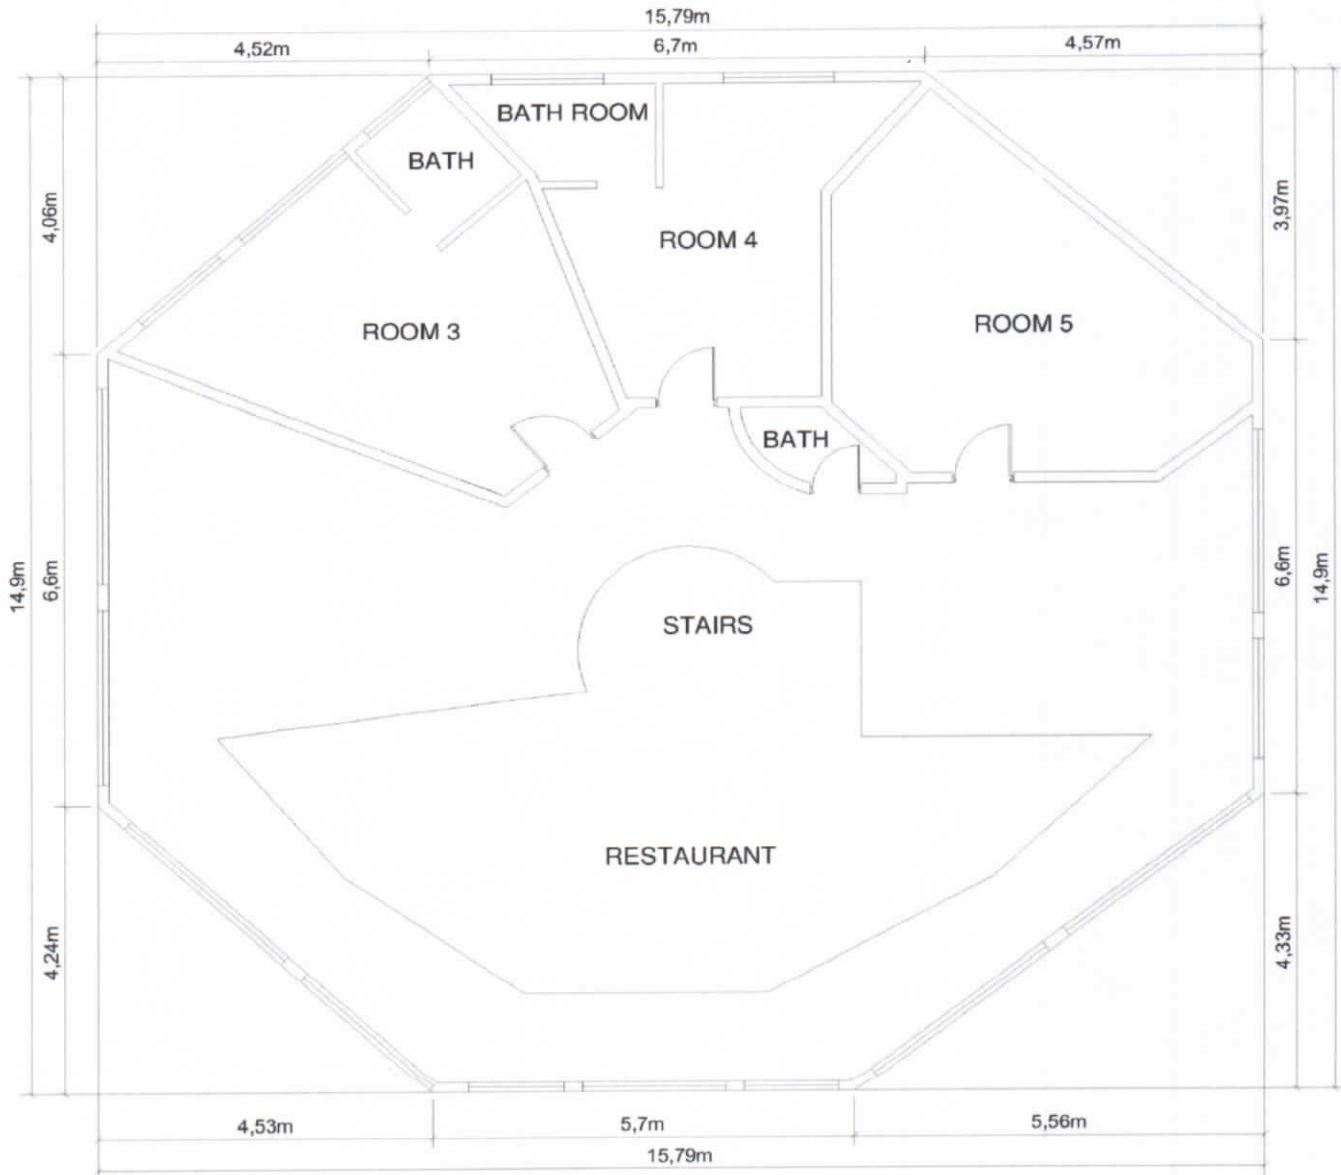

Appraisal report of: HOUSING+ANNEXES
PLANOS
Architectural Plano

PLANTA ARQUITECTONICA BAJA
Sr. Ken Hauk
Corn Island, Nicaragua

Appraisal report of: HOUSING+ANNEXES

PLANTA ARQUITECTONICA 2do Floors

Sr. Ken Hauk
Corn Island, Nicaragua

Appraisal report of: HOUSING+ANNEXES

PLANTA ARQUITECTONICA 3er Floors

**Sr. Ken Hauk
Corn Island, Nicaragua**

Propiedad en General

Área: 21,691.00 Metros Cuadrados
5.36 Acres
Perímetro: 1,182.01 Metros Lineales