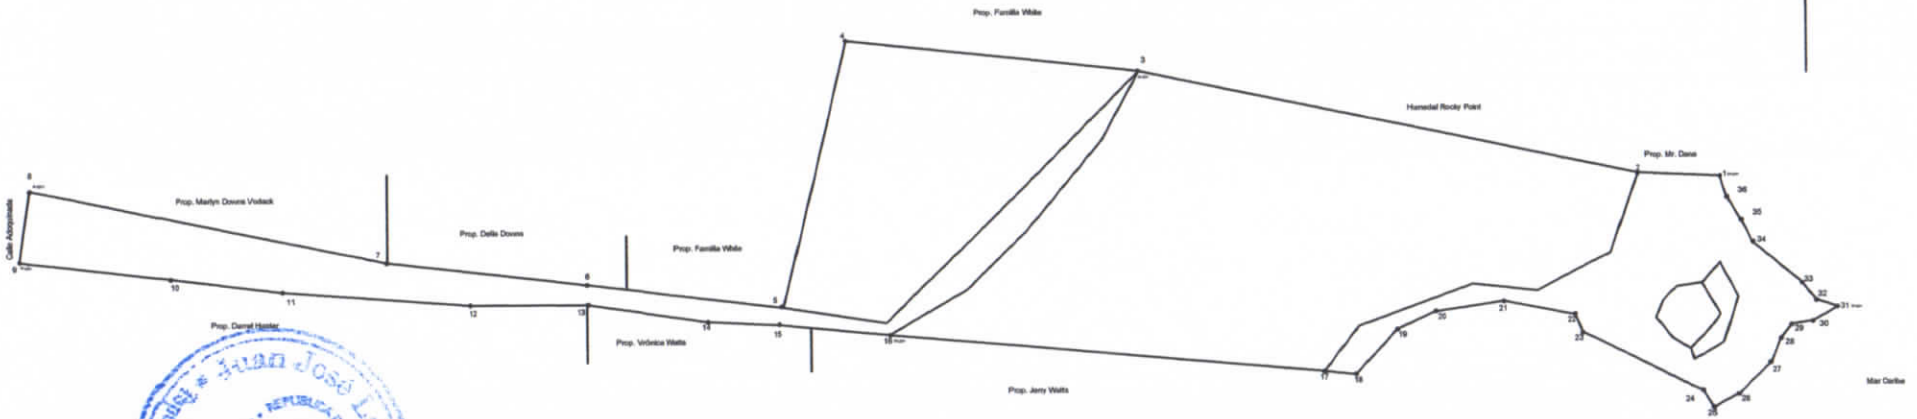

Appraisal report of: HOUSING+ANNEXES
PLANOS
Architectural Plano

PLANTA ARQUITECTONICA BAJA
Sr. Ken Hauk
Corn Island, Nicaragua

Appraisal report of: HOUSING+ANNEXES

PLANTA ARQUITECTONICA 2do Floors

Sr. Ken Hauk
Corn Island, Nicaragua

Appraisal report of: HOUSING+ANNEXES

PLANTA ARQUITECTONICA 3er Floors

**Sr. Ken Hauk
Corn Island, Nicaragua**

Propiedad en General

Área: 21,691.00 Metros Cuadrados
5.36 Acres
Perímetro: 1,182.01 Metros Lineales